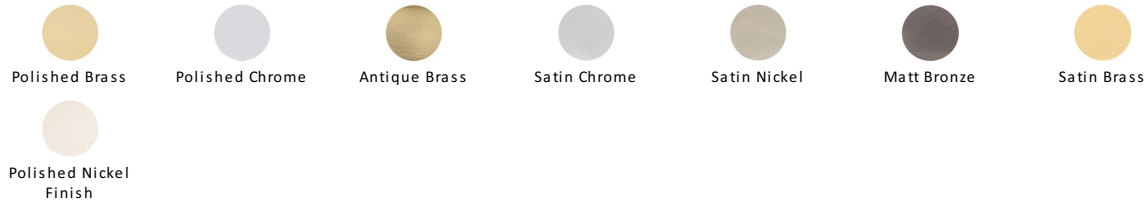

Knurled Disc Cabinet Knob with Square Backplate

SQ3884-PB

Heritage Brass Cabinet Knob Disc Knurled Design with Square Backplate 32mm Polished Brass finish

Material:

Solid Brass

Finish:

Polished Brass

Available Finishes

Product Dimensions (All dimensions are in millimeters unless otherwise indicated)

Projection 33 **Maximum Diameter** 32 **Base** 38

About the Finish

Polished Brass

Warm, mellow with a sense of heritage and comfort this highly polished finish is opulent without being flamboyant. Polished Brass coordinates perfectly with traditional décor.