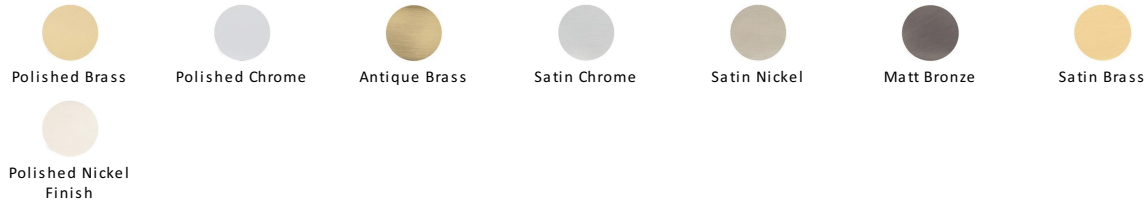

Disc Cabinet Knob With Square Backplate

SQ3880-MB

Heritage Brass Cabinet Knob Disc Design with Square Backplate 32mm Matt Bronze finish

Material:
Solid Brass

Finish:
Matt Bronze

Available Finishes

Product Dimensions (All dimensions are in millimeters unless otherwise indicated)

Projection 33 **Maximum Diameter** 32 **Base** 38

About the Finish

Matt Bronze

An aged finish on brass creating a vintage appearance, yet one that also looks outstanding in contemporary schemes. Over a period of time the bronze colour will lighten along any edges and surfaces that are frequently touched and create a naturally aged appearance highlighting frequently touched areas and exposing the brass below.