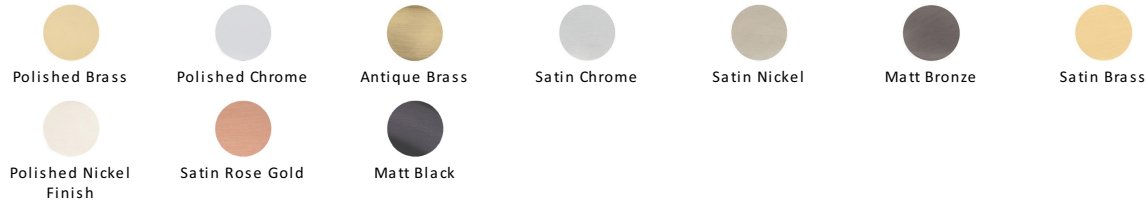

Victorian Round Cabinet Knob with Square Backplate

SQ113-MB

Heritage Brass Cabinet Knob Victorian Round Design with Square Backplate 32mm Matt Bronze finish

Material:

Solid Brass

Finish:

Matt Bronze

Available Finishes

Product Dimensions (All dimensions are in millimeters unless otherwise indicated)

Projection 33 **Maximum Diameter** 32 **Base** 38

About the Finish

Matt Bronze

An aged finish on brass creating a vintage appearance, yet one that also looks outstanding in contemporary schemes. Over a period of time the bronze colour will lighten along any edges and surfaces that are frequently touched and create a naturally aged appearance highlighting frequently touched areas and exposing the brass below.