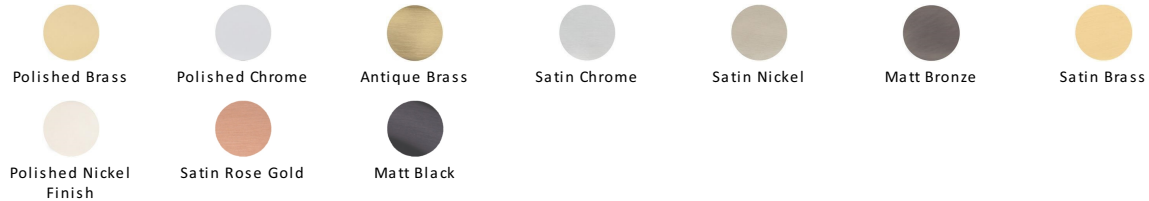

Victorian Round Cabinet Knob with Square Backplate

SQ113-BKMT

Heritage Brass Cabinet Knob Victorian Round Design with Square Backplate 32mm Matt Black finish

Material:
Solid Brass

Finish:
Matt Black

Available Finishes

Matt Black

A matt black powder coating is applied over Solid Brass to create our distinctive Matt Black contemporary look.

Box Contains

- 1 Cabinet Knob
- All fixing screws and fasteners