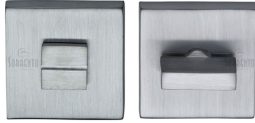

## Square Bathroom Turn & Release - SC-SQ4035

SC-SQ4035-SC

Sorrento Thumbturn &amp; Emergency Release on Concealed Square Plate Satin Chrome Finish

**Material:**  
Zinc Alloy**Finish:**  
Satin Chrome

### Available Finishes

Polished Chrome

Satin Chrome