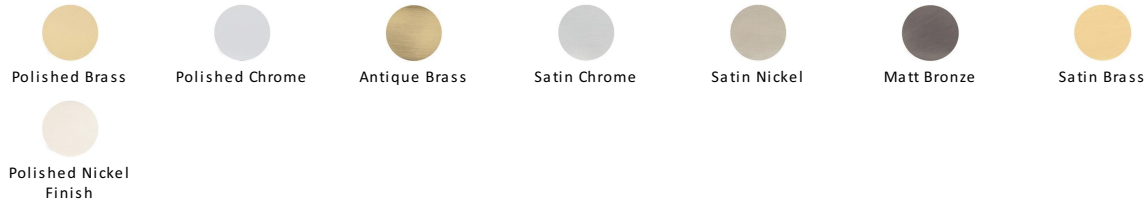

## Spectral Door Handle on Round Rose

RS2261-SB

Heritage Brass Door Handle Lever on Rose Spectral Design Satin Brass Finish

<b>Material:</b> Solid Brass	<b>Finish:</b> Satin Brass	<b>Warranty:</b> 10 Year Mechanism
---------------------------------	-------------------------------	---------------------------------------

### Available Finishes

### About the Finish

#### Satin Brass

A modern alternative to the traditional polished brass, this attractive brushed texture beautifully mellows and adds warmth to both a traditional and a soft contemporary décor.