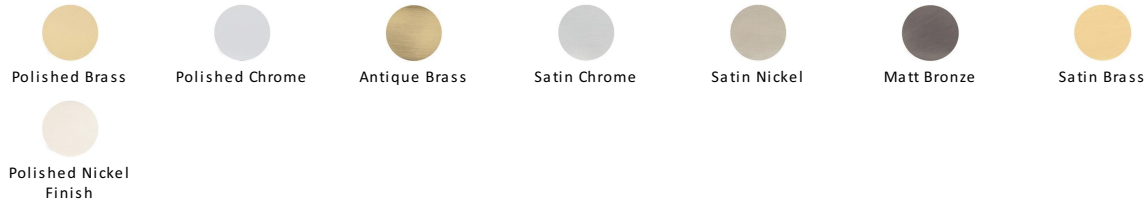

Spectral Door Handle on Round Rose

RS2261-MB

Heritage Brass Door Handle Lever on Rose Spectral Design Matt Bronze Finish

Material: Solid Brass	Finish: Matt Bronze	Warranty: 10 Year Mechanism

Available Finishes

Product Dimensions (All dimensions are in millimeters unless otherwise indicated)

Backplate Projection 8	Lever Length 123	Projection 67	Maximum Diameter 53

About the Finish

Matt Bronze

An aged finish on brass creating a vintage appearance, yet one that also looks outstanding in contemporary schemes. Over a period of time the bronze colour will lighten along any edges and surfaces that are frequently touched and create a naturally aged appearance highlighting frequently touched areas and exposing the brass below.

Useful Information

- Lever Handle for internal doors where locking is not required
- If you are replacing an existing Lever Handle, this Handle will work with a Standard UK Tubular Latch
- For new doors you will also need to purchase a Tubular Latch in a size to suit your door
- For a 2 1/2" Tubular Latch purchase a YKTL2N-MB or for a 3" Tubular Latch a YKTL3N-MB

Box Contains

- 1 pair of Door Handles
- 1 x spindle
- All fixing screws and fasteners

With this product you will also need