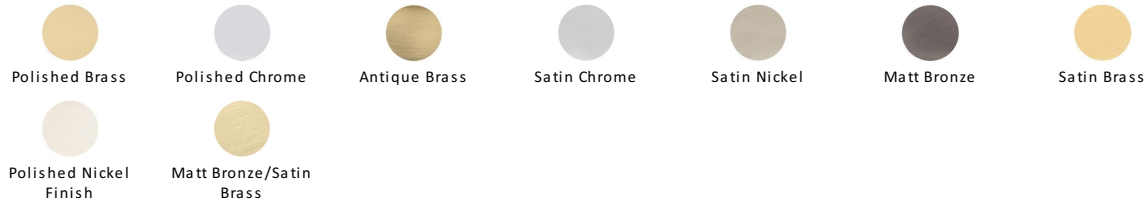

Standard Key Escutcheon Round - RS2000

RS2000-BSB

Heritage Brass Key Escutcheon Matt Bronze/Satin Brass finish

Material:
Solid Brass

Finish:
Matt Bronze/Satin Brass

Available Finishes

Product Dimensions (All dimensions are in millimeters unless otherwise indicated)

Maximum Diameter 53

Useful Information

- These decorative roses are used to cover the Key Hole on Doors with Mortice Lever Locks or DeadLocks

Box Contains

- 1 x Escutcheon
- All fixing screws and fasteners