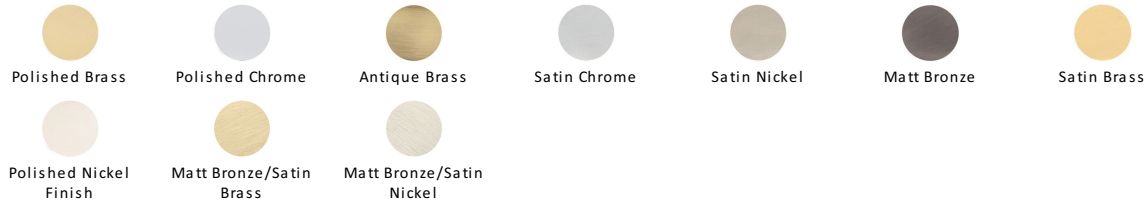

## Knurled Cabinet Pull Handle with Plate

PL4458 160-PNF

Heritage Brass Cabinet Pull Knurled Design with Plate 160mm CTC Polished Nickel Finish

**Material:**  
Solid Brass

**Finish:**  
Polished Nickel Finish

### Available Finishes

### Available Sizes

#### Polished Nickel Finish

With its subtle golden hue this is a mellow alternative to polished chrome. The finish is not coated and will oxidise naturally. If not regularly buffed with a soft cloth this finish will subtly change over time by taking on an aged patina.