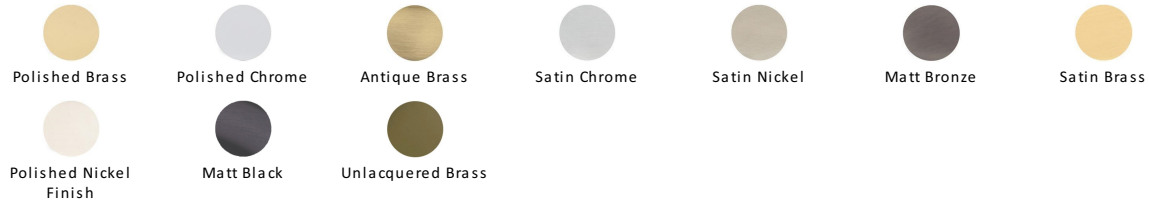

Heritage Brass Door Knocker

K1310-BKMT

Heritage Brass Door Knocker Matt Black finish

Material:
Solid Brass

Finish:
Matt Black

Available Finishes

Product Dimensions (All dimensions are in millimeters unless otherwise indicated)

Backplate 165 x 40

About the Finish

Matt Black

A matt black powder coating is applied over Solid Brass to create our distinctive Matt Black contemporary look.

Box Contains

- 1 x Knocker
- All fixing screws and fasteners