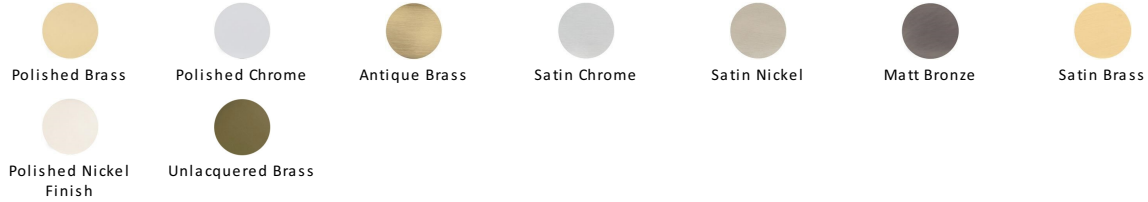

## Doctor Front Door Knocker

K1300-ULB

Heritage Brass Doctor Knocker Unlacquered Brass Finish

**Material:**  
Solid Brass

**Finish:**  
Unlacquered Brass

### Available Finishes