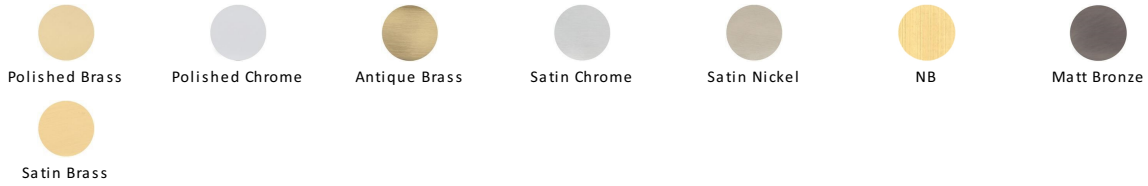

Hinge Brass Double Phosphor Washered

HG99-350-NB

Heritage Brass Hinge Brass with Phosphor Washers 4" x 2 5/8" Natural Brass finish

Material:
Solid Brass

Finish:
NB

Available Finishes

Available Sizes

Product Dimensions (All dimensions are in millimeters unless otherwise indicated)