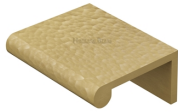

Edge Pull Cabinet Handle Hammered Design - 40mm Width

HAMEPR50 40-SB

Heritage Brass Hammered EPR Edge Pull Cabinet Handle 50mm Satin Brass finish

Material:
Solid Brass

Finish:
Satin Brass

Available Finishes

Polished Brass

Polished Chrome

Antique Brass

Satin Nickel

Matt Bronze

Satin Brass

Available Sizes

50 mm

100 mm

200 mm

Product Dimensions (All dimensions are in millimeters unless otherwise indicated)

Length	50	Width	40	Height	3
---------------	----	--------------	----	---------------	---

About the Finish

Satin Brass

A modern alternative to the traditional polished brass, this attractive brushed texture beautifully mellows and adds warmth to both a traditional and a soft contemporary décor.

Box Contains

- 1 x Cabinet Pull
- All fixing screws and fasteners