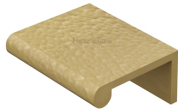

Edge Pull Cabinet Handle Hammered Design - 40mm Width

HAMEPR50 40-SB

Heritage Brass Hammered EPR Edge Pull Cabinet Handle 50mm Satin Brass finish

**Material:**
Solid Brass**Finish:**
Satin Brass

Available Finishes

Polished Brass

Polished Chrome

Antique Brass

Satin Nickel

Matt Bronze

Satin Brass

Available Sizes

50 mm

100 mm

200 mm

Product Dimensions (All dimensions are in millimeters unless otherwise indicated)

Length	50	Width	40	Height	3
---------------	----	--------------	----	---------------	---

About the Finish

Satin Brass

A modern alternative to the traditional polished brass, this attractive brushed texture beautifully mellows and adds warmth to both a traditional and a soft contemporary décor.

Box Contains

- 1 x Cabinet Pull
- All fixing screws and fasteners