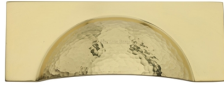

Hampshire Drawer Cup Pull Hammered Design

HAM2764-PB

Heritage Brass Drawer Cup Pull Hampshire Hammered Design 57mm CTC Polished Brass Finish

Material:

Solid Brass

Finish:

Polished Brass

Available Finishes

Polished Brass

Polished Chrome

Antique Brass

Satin Nickel

Matt Bronze

Satin Brass

Product Dimensions (All dimensions are in millimeters unless otherwise indicated)

Length	112	CTC	57	Width	42	Projection	21
Finger Clearance - Width	75	Finger Clearance - Height	18				

About the Finish

Polished Brass

Warm, mellow with a sense of heritage and comfort this highly polished finish is opulent without being flamboyant. Polished Brass coordinates perfectly with traditional décor.