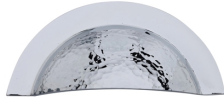

Crescent Drawer Cup Pull Hammered Design

HAM1730-PC

Heritage Brass Drawer Cup Pull Crescent Hammered Design Polished Chrome finish

Material:
Solid Brass**Finish:**
Polished Chrome

Available Finishes

Polished Brass

Polished Chrome

Antique Brass

Satin Nickel

Matt Bronze

Satin Brass

Product Dimensions (All dimensions are in millimeters unless otherwise indicated)

Length	97	CTC	57	Width	43	Projection	18
Finger Clearance - Width	75	Finger Clearance - Height	15				

About the Finish

Polished Chrome

A bold, contemporary finish; low maintenance and easy to clean. The mirror effect reflects light and colour and will complement any colour scheme

Useful Information

- If replacing an existing Cabinet Pull it may be simpler to install if you select a pull which matches the existing centre to centre of the screw holes