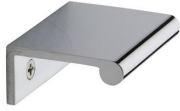

EPR Edge Pull Cabinet Handle

EPR50-40-PC

Heritage Brass EPR Edge Pull Cabinet Handle 50mm Polished Chrome finish

Material:
Solid Brass

Finish:
Polished Chrome

Available Finishes

Available Sizes

Product Dimensions (All dimensions are in millimeters unless otherwise indicated)

Length	50	Width	40	Height	3
---------------	----	--------------	----	---------------	---

About the Finish

Polished Chrome

A bold, contemporary finish; low maintenance and easy to clean. The mirror effect reflects light and colour and will complement any colour scheme