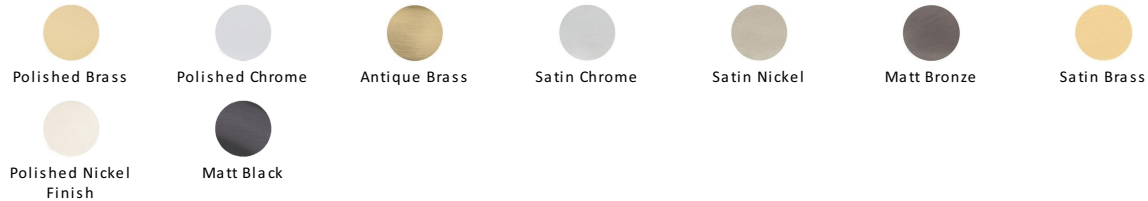

EPR Edge Pull Cabinet Handle

EPR200-40-AT

Heritage Brass EPR Edge Pull Cabinet Handle 200mm Antique Brass finish

Material:
Solid Brass

Finish:
Antique Brass

Available Finishes

Available Sizes

Product Dimensions (All dimensions are in millimeters unless otherwise indicated)

Length	200	Width	40	Height	3
---------------	-----	--------------	----	---------------	---

About the Finish

Antique Brass

With russet hues and a brass undertone, this variation on brass retains a warm and mellow character but adds age and maturity by highlighting the variance of shades making each piece both alluring and unique.