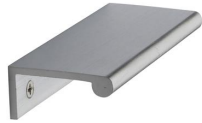

## EPR Edge Pull Cabinet Handle

EPR100-40-SC

Heritage Brass EPR Edge Pull Cabinet Handle 100mm Satin Chrome finish

**Material:**  
Solid Brass

**Finish:**  
Satin Chrome