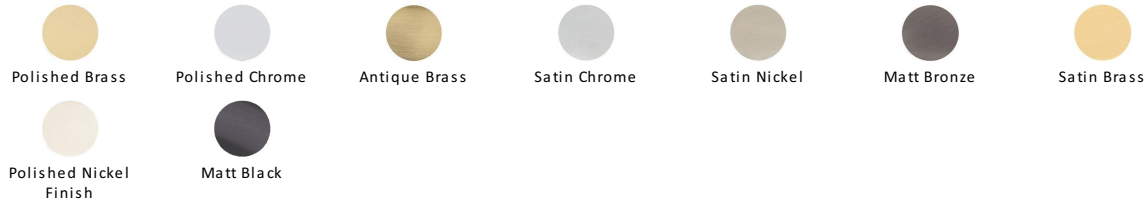

EPR Edge Pull Cabinet Handle

EPR100-40-PNF

Heritage Brass EPR Edge Pull Cabinet Handle 100mm Polished Nickel finish

Material:
Solid Brass

Finish:
Polished Nickel Finish

Available Finishes

Available Sizes

Product Dimensions (All dimensions are in millimeters unless otherwise indicated)

Length	100	Width	40	Height	3
---------------	-----	--------------	----	---------------	---

About the Finish

Polished Nickel Finish

With its subtle golden hue this is a mellow alternative to polished chrome. The finish is not coated and will oxidise naturally. If not regularly buffed with a soft cloth this finish will subtly change over time by taking on an aged patina.