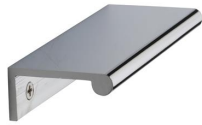

EPR Edge Pull Cabinet Handle

EPR100-40-PC

Heritage Brass EPR Edge Pull Cabinet Handle 100mm Polished Chrome finish

Material:
Solid Brass

Finish:
Polished Chrome

Available Finishes

Available Sizes

Product Dimensions (All dimensions are in millimeters unless otherwise indicated)

Length	100	Width	40	Height	3
---------------	-----	--------------	----	---------------	---

About the Finish

Polished Chrome

A bold, contemporary finish; low maintenance and easy to clean. The mirror effect reflects light and colour and will complement any colour scheme