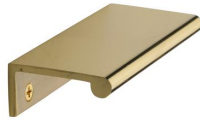

EPR Edge Pull Cabinet Handle

EPR100-40-PB

Heritage Brass EPR Edge Pull Cabinet Handle 100mm Polished Brass finish

Material:
Solid Brass

Finish:
Polished Brass

Available Finishes

Available Sizes

Product Dimensions (All dimensions are in millimeters unless otherwise indicated)

Length	100	Width	40	Height	3
---------------	-----	--------------	----	---------------	---

About the Finish

Polished Brass

Warm, mellow with a sense of heritage and comfort this highly polished finish is opulent without being flamboyant. Polished Brass coordinates perfectly with traditional décor.