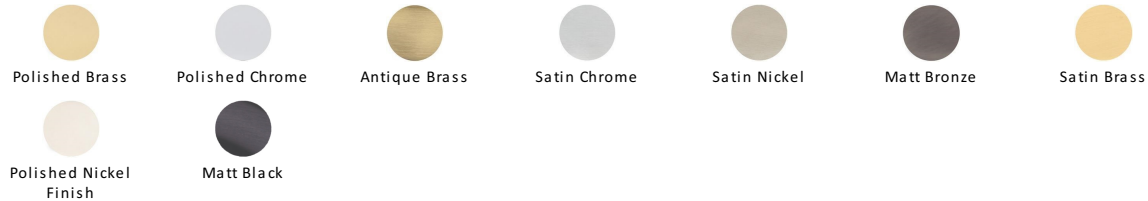

EPR Edge Pull Cabinet Handle

EPR100-40-AT

Heritage Brass EPR Edge Pull Cabinet Handle 100mm Antique Brass finish

Material:
Solid Brass

Finish:
Antique Brass

Available Finishes

Available Sizes

Product Dimensions (All dimensions are in millimeters unless otherwise indicated)

Length	100	Width	40	Height	3
---------------	-----	--------------	----	---------------	---

About the Finish

Antique Brass

With russet hues and a brass undertone, this variation on brass retains a warm and mellow character but adds age and maturity by highlighting the variance of shades making each piece both alluring and unique.