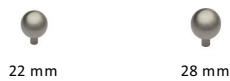

Sphere Cabinet Knob

C8323 28-SN

Heritage Brass Cabinet Knob Sphere Design 28mm Satin Nickel finish

Material:
Solid Brass

Finish:
Satin Nickel

Available Finishes

Available Sizes

Product Dimensions (All dimensions are in millimeters unless otherwise indicated)

Projection	38	Maximum Diameter	28	Base	6
-------------------	----	-------------------------	----	-------------	---

About the Finish

Satin Nickel

With its honeyed grey tone created by brushed nickel plating on brass, this finish closely matches Stainless Steel but offers a warm and subtle alternative which is popular in traditional and modern décors.