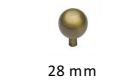

Sphere Cabinet Knob

C8323 22-AT

Heritage Brass Cabinet Knob Sphere Design 22mm Antique Brass finish

Material:
Solid Brass

Finish:
Antique Brass

Available Finishes

Polished Brass

Polished Chrome

Antique Brass

Satin Chrome

Satin Nickel

Matt Bronze

Satin Brass

Polished Nickel
Finish

Available Sizes

22 mm

28 mm

Product Dimensions (All dimensions are in millimeters unless otherwise indicated)

Projection	32	Maximum Diameter	22	Base	6
-------------------	----	-------------------------	----	-------------	---