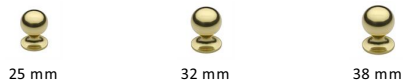

## Ball Cabinet Knob

C8321 38-PB

Heritage Brass Cabinet Knob Ball Design 38mm Polished Brass finish

**Material:**  
Solid Brass

**Finish:**  
Polished Brass

### Available Sizes

### Product Dimensions (All dimensions are in millimeters unless otherwise indicated)

<b>Projection</b>	48	<b>Maximum Diameter</b>	38	<b>Base</b>	38
-------------------	----	-------------------------	----	-------------	----