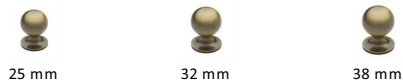

Ball Cabinet Knob

C8321 38-AT

Heritage Brass Cabinet Knob Ball Design 38mm Antique Brass finish

Material:
Solid Brass

Finish:
Antique Brass

Available Finishes

Available Sizes

Product Dimensions (All dimensions are in millimeters unless otherwise indicated)

Projection	48	Maximum Diameter	38	Base	38
-------------------	----	-------------------------	----	-------------	----

About the Finish

Antique Brass

With russet hues and a brass undertone, this variation on brass retains a warm and mellow character but adds age and maturity by highlighting the variance of shades making each piece both alluring and unique.