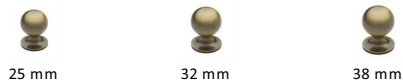

## Ball Cabinet Knob

C8321 38-AT

Heritage Brass Cabinet Knob Ball Design 38mm Antique Brass finish

**Material:**  
Solid Brass

**Finish:**  
Antique Brass

### Available Finishes

### Available Sizes

### Product Dimensions (All dimensions are in millimeters unless otherwise indicated)

<b>Projection</b>	48	<b>Maximum Diameter</b>	38	<b>Base</b>	38
-------------------	----	-------------------------	----	-------------	----