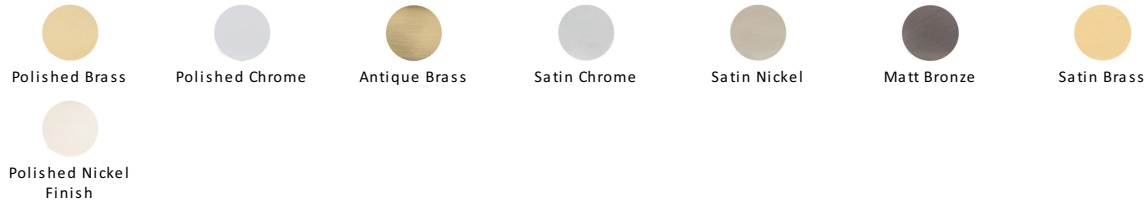

## Ball Cabinet Knob

C8321 32-SB

Heritage Brass Cabinet Knob Ball Design 32mm Satin Brass finish

**Material:**  
Solid Brass

**Finish:**  
Satin Brass

### Available Finishes

### Available Sizes

#### Satin Brass

A modern alternative to the traditional polished brass, this attractive brushed texture beautifully mellows and adds warmth to both a traditional and a soft contemporary décor.