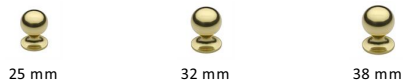

## Ball Cabinet Knob

C8321 32-PB

Heritage Brass Cabinet Knob Ball Design 32mm Polished Brass finish

**Material:**  
Solid Brass

**Finish:**  
Polished Brass

### Available Sizes