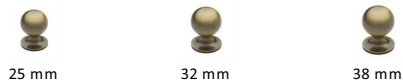

Ball Cabinet Knob

C8321 32-AT

Heritage Brass Cabinet Knob Ball Design 32mm Antique Brass finish

Material:
Solid Brass

Finish:
Antique Brass

Available Finishes

Available Sizes

Product Dimensions (All dimensions are in millimeters unless otherwise indicated)

| | | | | | |
|-------------------|----|-------------------------|----|-------------|----|
| Projection | 43 | Maximum Diameter | 32 | Base | 32 |
|-------------------|----|-------------------------|----|-------------|----|

About the Finish

Antique Brass

With russet hues and a brass undertone, this variation on brass retains a warm and mellow character but adds age and maturity by highlighting the variance of shades making each piece both alluring and unique.