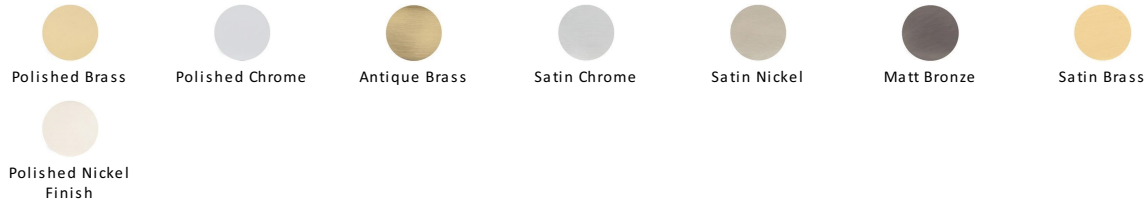

Hammered Wide Metro Cabinet Pull Handle

C4525 192-PB

Heritage Brass Cabinet Pull Hammered Wide Metro Design 192mm CTC Polished Brass Finish

Material:
Solid Brass

Finish:
Polished Brass

Available Finishes

Available Sizes

Product Dimensions (All dimensions are in millimeters unless otherwise indicated)

Length	200	Width	20	CTC	192	Projection	28
Base	8						

About the Finish

Polished Brass

Warm, mellow with a sense of heritage and comfort this highly polished finish is opulent without being flamboyant. Polished Brass coordinates perfectly with traditional décor.