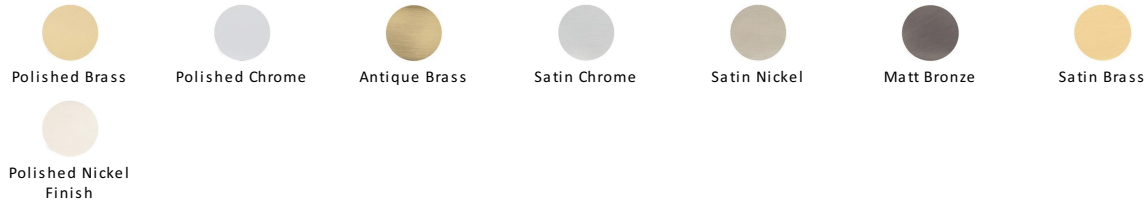

Hammered Wide Metro Cabinet Pull Handle

C4525 160-MB

Heritage Brass Cabinet Pull Hammered Wide Metro Design 160mm CTC Matt Bronze Finish

Material:
Solid Brass

Finish:
Matt Bronze

Available Finishes

Available Sizes

Product Dimensions (All dimensions are in millimeters unless otherwise indicated)

Length	168	CTC	160	Width	20	Projection	28
Base	8						

About the Finish

Matt Bronze

An aged finish on brass creating a vintage appearance, yet one that also looks outstanding in contemporary schemes. Over a period of time the bronze colour will lighten along any edges and surfaces that are frequently touched and create a naturally aged appearance highlighting frequently touched areas and exposing the brass below.