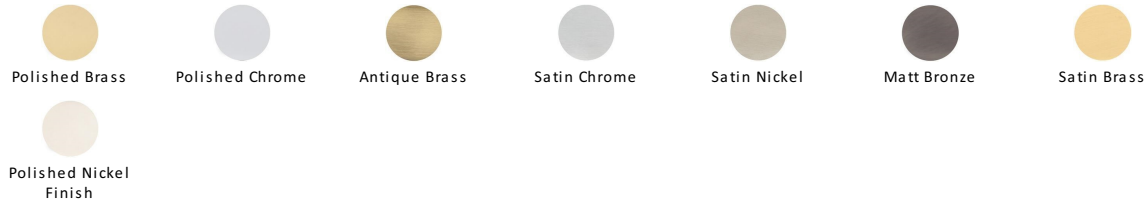

Hammered Wide Metro Cabinet Pull Handle

C4525 128-AT

Heritage Brass Cabinet Pull Hammered Wide Metro Design 128mm CTC Antique Brass Finish

Material:
Solid Brass

Finish:
Antique Brass

Available Finishes

Available Sizes

Product Dimensions (All dimensions are in millimeters unless otherwise indicated)

Length	136	CTC	128	Width	20	Projection	28
Base	8						

About the Finish

Antique Brass

With russet hues and a brass undertone, this variation on brass retains a warm and mellow character but adds age and maturity by highlighting the variance of shades making each piece both alluring and unique.