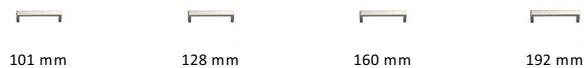

## Hammered Wide Metro Cabinet Pull Handle

C4525 101-PNF

Heritage Brass Cabinet Pull Hammered Wide Metro Design 101mm CTC Polished Nickel Finish

**Material:**  
Solid Brass

**Finish:**  
Polished Nickel Finish

### Available Sizes

### Product Dimensions (All dimensions are in millimeters unless otherwise indicated)

<b>Length</b>	110	<b>CTC</b>	101	<b>Width</b>	20	<b>Projection</b>	28
<b>Base</b>	8						