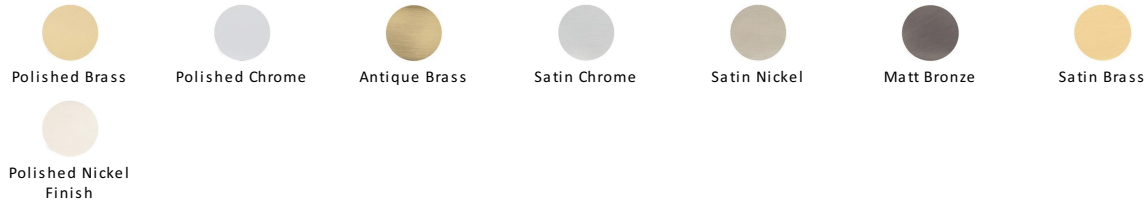

## Hammered Wide Metro Cabinet Pull Handle

C4525 101-PNF

Heritage Brass Cabinet Pull Hammered Wide Metro Design 101mm CTC Polished Nickel Finish

**Material:**  
Solid Brass

**Finish:**  
Polished Nickel Finish

### Available Finishes

### Available Sizes

#### Polished Nickel Finish

With its subtle golden hue this is a mellow alternative to polished chrome. The finish is not coated and will oxidise naturally. If not regularly buffed with a soft cloth this finish will subtly change over time by taking on an aged patina.