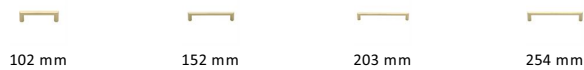

## Hex Profile Cabinet Pull Handle

C4473 254-PB

Heritage Brass Cabinet Pull Hex Profile Design 254mm CTC Polished Brass Finish

**Material:**  
Solid Brass

**Finish:**  
Polished Brass

### Available Sizes

### Product Dimensions (All dimensions are in millimeters unless otherwise indicated)

<b>Length</b>	268	<b>CTC</b>	254	<b>Projection</b>	34	<b>Base</b>	12
---------------	-----	------------	-----	-------------------	----	-------------	----