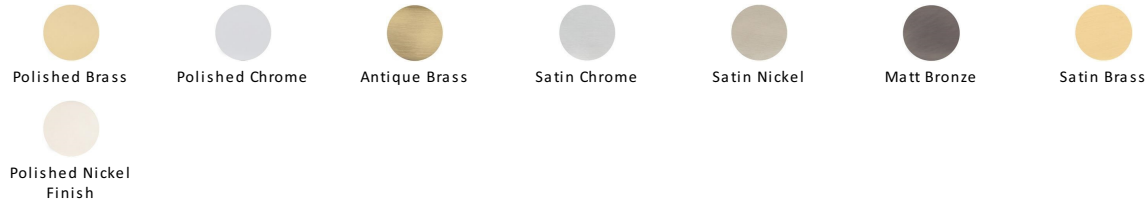

## Hex Profile Cabinet Pull Handle

C4473 203-PNF

Heritage Brass Cabinet Pull Hex Profile Design 203mm CTC Polished Nickel Finish

**Material:**  
Solid Brass

**Finish:**  
Polished Nickel Finish

### Available Finishes

### Available Sizes

#### Polished Nickel Finish

With its subtle golden hue this is a mellow alternative to polished chrome. The finish is not coated and will oxidise naturally. If not regularly buffed with a soft cloth this finish will subtly change over time by taking on an aged patina.