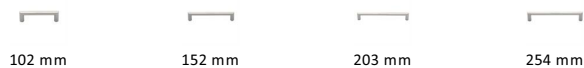

## Hex Profile Cabinet Pull Handle

C4473 203-PNF

Heritage Brass Cabinet Pull Hex Profile Design 203mm CTC Polished Nickel Finish

**Material:**  
Solid Brass

**Finish:**  
Polished Nickel Finish

### Available Sizes

### Product Dimensions (All dimensions are in millimeters unless otherwise indicated)

<b>Length</b>	218	<b>CTC</b>	203	<b>Projection</b>	34	<b>Base</b>	12
---------------	-----	------------	-----	-------------------	----	-------------	----