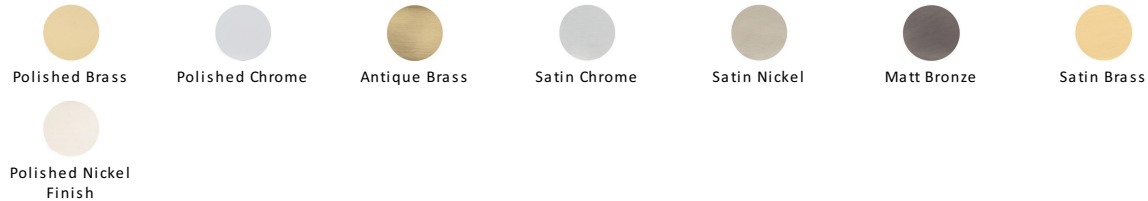

## Hex Profile Cabinet Pull Handle

C4473 203-PC

Heritage Brass Cabinet Pull Hex Profile Design 203mm CTC Polished Chrome Finish

**Material:**  
Solid Brass**Finish:**  
Polished Chrome

### Available Finishes

### Available Sizes

#### Polished Chrome

A bold, contemporary finish; low maintenance and easy to clean. The mirror effect reflects light and colour and will complement any colour scheme