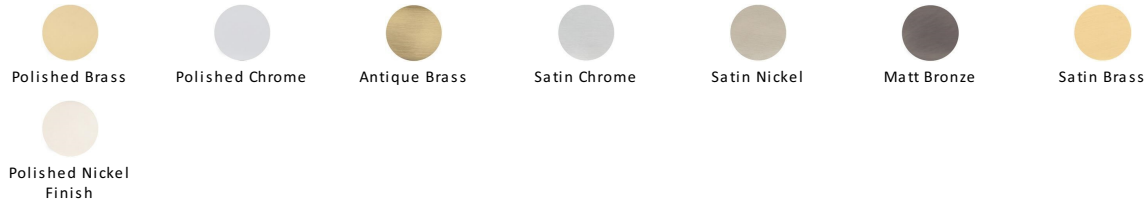

## Hex Profile Cabinet Pull Handle

C4473 152-PB

Heritage Brass Cabinet Pull Hex Profile Design 152mm CTC Polished Brass Finish

**Material:**  
Solid Brass

**Finish:**  
Polished Brass

### Available Finishes

### Available Sizes