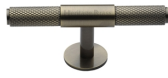

Knurled Fountain Cabinet Knob

C4463 60-AT

Heritage Brass Cabinet Knob Knurled Fountain Design 60mm Antique Brass finish

Material:

Solid Brass

Finish:

Antique Brass

Available Finishes

Polished Brass

Polished Chrome

Antique Brass

Satin Nickel

Matt Bronze

Satin Brass

Polished Nickel
Finish

Available Sizes

60 mm

90 mm

Product Dimensions (All dimensions are in millimeters unless otherwise indicated)

Length	60	Projection	34	Maximum Diameter	13	Base	20
---------------	----	-------------------	----	-------------------------	----	-------------	----

About the Finish

Antique Brass

With russet hues and a brass undertone, this variation on brass retains a warm and mellow character but adds age and maturity by highlighting the variance of shades making each piece both alluring and unique.