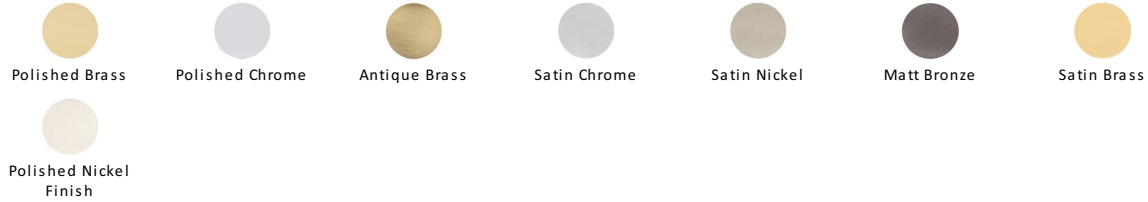

## Stepped T-Bar Cabinet Knob with Rose

C4447-PB

Heritage Brass Cabinet Knob Stepped T-Bar Design with Rose 45mm Polished Brass finish

**Material:**  
Solid Brass

**Finish:**  
Polished Brass

### Available Finishes