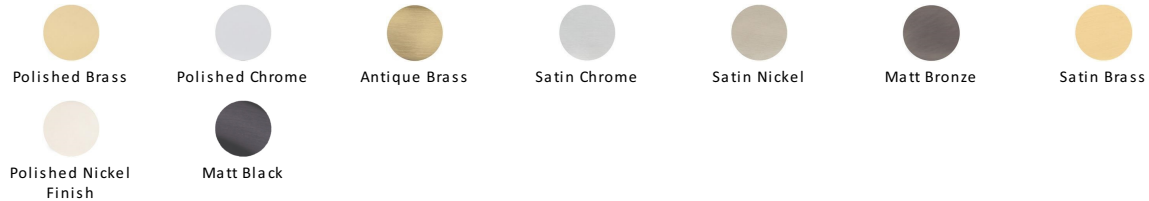

Stepped T-Bar Cabinet Knob

C4445-SN

Heritage Brass Cabinet Knob Stepped T-Bar Design 45mm Satin Nickel finish

Material:
Solid Brass

Finish:
Satin Nickel

Available Finishes

Product Dimensions (All dimensions are in millimeters unless otherwise indicated)

Length	45	Width	11	Projection	30	Base	8
---------------	----	--------------	----	-------------------	----	-------------	---

About the Finish

Satin Nickel

With its honeyed grey tone created by brushed nickel plating on brass, this finish closely matches Stainless Steel but offers a warm and subtle alternative which is popular in traditional and modern décors.