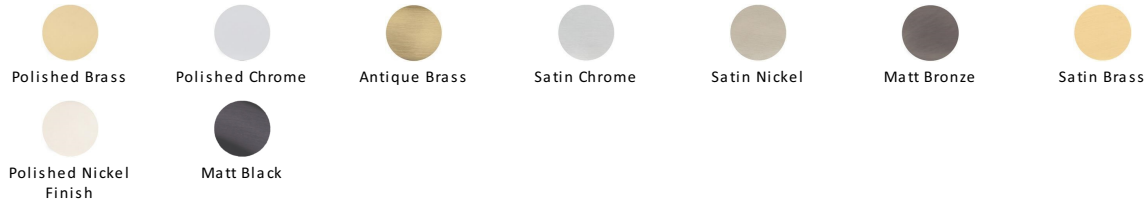

## Stepped T-Bar Cabinet Knob

C4445-SC

Heritage Brass Cabinet Knob Stepped T-Bar Design 45mm Satin Chrome finish

**Material:**  
Solid Brass

**Finish:**  
Satin Chrome

### Available Finishes

### About the Finish

#### Satin Chrome

The brush marks of satin chrome will appeal to those who favour an industrial yet contemporary chrome finish. Satin Chrome Finish is also less prone to finger marks than polished chrome.