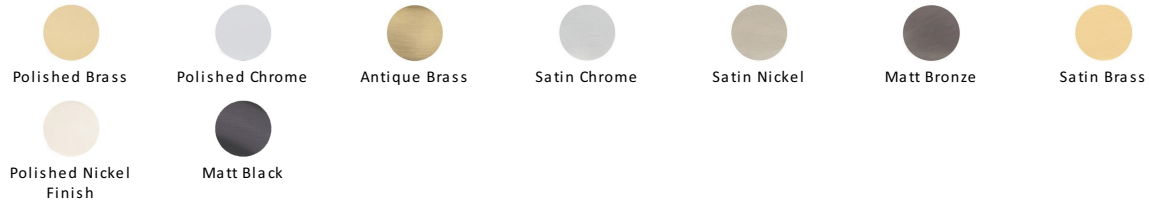

## Stepped T-Bar Cabinet Knob

C4445-SB

Heritage Brass Cabinet Knob Stepped T-Bar Design 45mm Satin Brass finish

**Material:**  
Solid Brass

**Finish:**  
Satin Brass

### Available Finishes

### About the Finish

#### Satin Brass

A modern alternative to the traditional polished brass, this attractive brushed texture beautifully mellows and adds warmth to both a traditional and a soft contemporary décor.