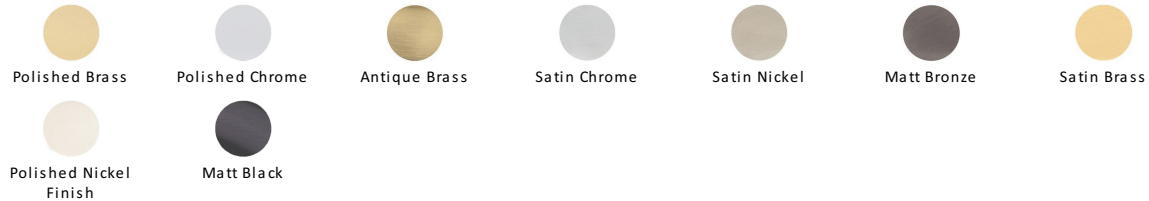

## Stepped T-Bar Cabinet Knob

C4445-PNF

Heritage Brass Cabinet Knob Stepped T-Bar Design 45mm Polished Nickel finish

**Material:**  
Solid Brass

**Finish:**  
Polished Nickel Finish

### Available Finishes

### About the Finish

#### Polished Nickel Finish

With its subtle golden hue this is a mellow alternative to polished chrome. The finish is not coated and will oxidise naturally. If not regularly buffed with a soft cloth this finish will subtly change over time by taking on an aged patina.