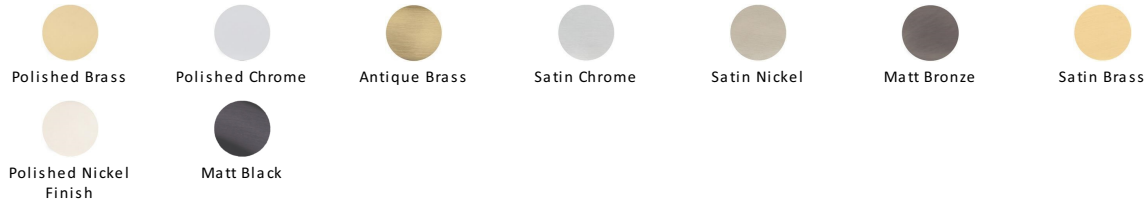

Stepped T-Bar Cabinet Knob

C4445-PC

Heritage Brass Cabinet Knob Stepped T-Bar Design 45mm Polished Chrome finish

Material:
Solid Brass

Finish:
Polished Chrome

Available Finishes

Product Dimensions (All dimensions are in millimeters unless otherwise indicated)

Length	45	Width	11	Projection	30	Base	8
---------------	----	--------------	----	-------------------	----	-------------	---

About the Finish

Polished Chrome

A bold, contemporary finish; low maintenance and easy to clean. The mirror effect reflects light and colour and will complement any colour scheme