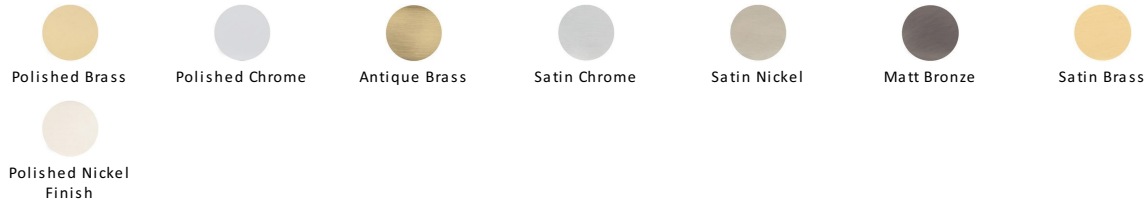

Knurled T-Bar Cabinet Knob with Rose

C4416-PC

Heritage Brass Cabinet Knob Knurled T-Bar Design with Rose 45mm Polished Chrome finish

Material:
Solid Brass

Finish:
Polished Chrome

Available Finishes

Product Dimensions (All dimensions are in millimeters unless otherwise indicated)

Length	45	Width	11	Projection	32	Base	16
---------------	----	--------------	----	-------------------	----	-------------	----

About the Finish

Polished Chrome

A bold, contemporary finish; low maintenance and easy to clean. The mirror effect reflects light and colour and will complement any colour scheme