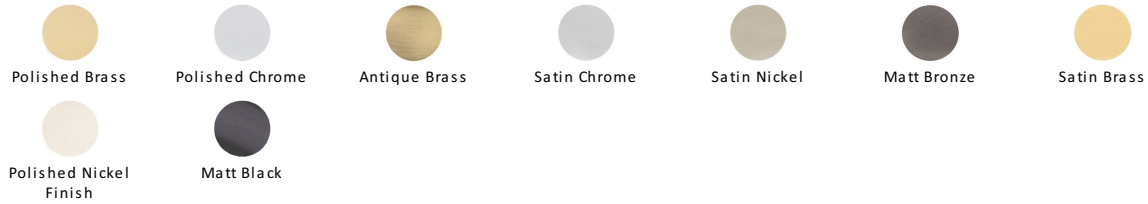

Knurled T-Bar Cabinet Knob

C4415-SC

Heritage Brass Cabinet Knob Knurled T-Bar Design 45mm Satin Chrome finish

Material:
Solid Brass

Finish:
Satin Chrome

Available Finishes

Product Dimensions (All dimensions are in millimeters unless otherwise indicated)

Length	45	Width	11	Projection	30	Base	8
---------------	----	--------------	----	-------------------	----	-------------	---

About the Finish

Satin Chrome

The brush marks of satin chrome will appeal to those who favour an industrial yet contemporary chrome finish. Satin Chrome Finish is also less prone to finger marks than polished chrome.