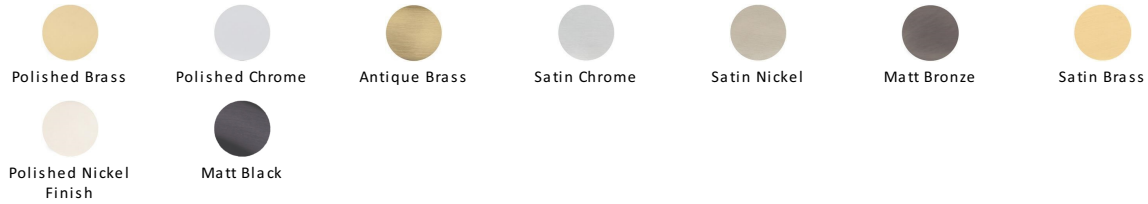

Knurled T-Bar Cabinet Knob

C4415-PB

Heritage Brass Cabinet Knob Knurled T-Bar Design 45mm Polished Brass finish

Material:
Solid Brass

Finish:
Polished Brass

Available Finishes

Product Dimensions (All dimensions are in millimeters unless otherwise indicated)

Length	45	Width	11	Projection	30	Base	8
---------------	----	--------------	----	-------------------	----	-------------	---

About the Finish

Polished Brass

Warm, mellow with a sense of heritage and comfort this highly polished finish is opulent without being flamboyant. Polished Brass coordinates perfectly with traditional décor.