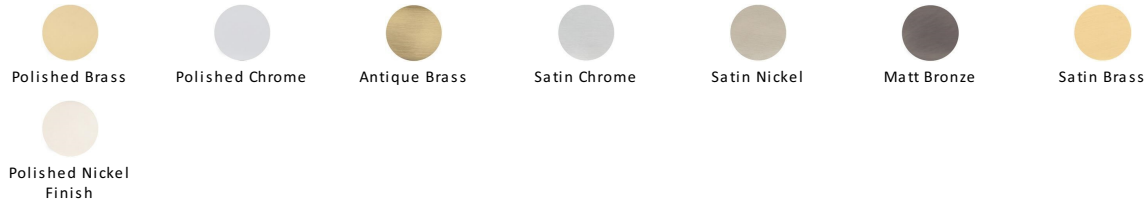

## Surrey Cabinet Knob

C4386 38-MB

Heritage Brass Cabinet Knob Surrey Design 38mm Matt Bronze finish

**Material:**  
Solid Brass

**Finish:**  
Matt Bronze

### Available Finishes

### Available Sizes

#### Matt Bronze

An aged finish on brass creating a vintage appearance, yet one that also looks outstanding in contemporary schemes. Over a period of time the bronze colour will lighten along any edges and surfaces that are frequently touched and create a naturally aged appearance highlighting frequently touched areas and exposing the brass below.