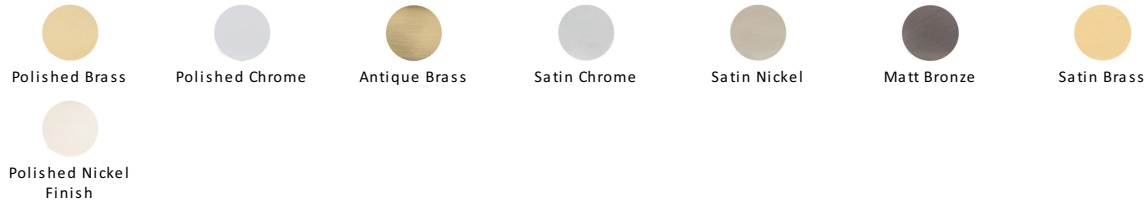

## Surrey Cabinet Knob

C4386 32-AT

Heritage Brass Cabinet Knob Surrey Design 32mm Antique Brass finish

**Material:**  
Solid Brass

**Finish:**  
Antique Brass

### Available Finishes

### Available Sizes