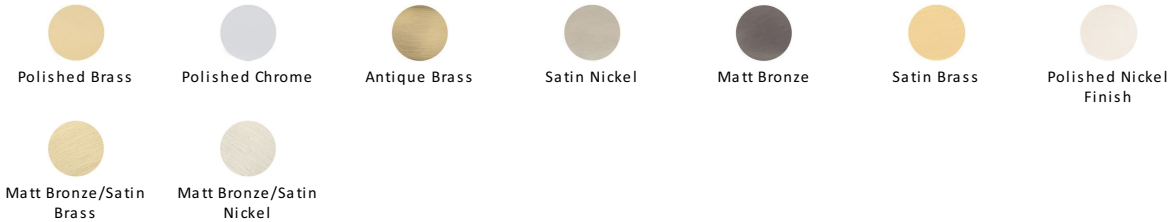

## Hexagon Cabinet Knob with Rose

C4345 38-PNF

Heritage Brass Cabinet Knob Hexagon Design with Rose 38mm Polished Nickel finish

**Material:**  
Solid Brass

**Finish:**  
Polished Nickel Finish

### Available Finishes

### Available Sizes

#### Polished Nickel Finish

With its subtle golden hue this is a mellow alternative to polished chrome. The finish is not coated and will oxidise naturally. If not regularly buffed with a soft cloth this finish will subtly change over time by taking on an aged patina.